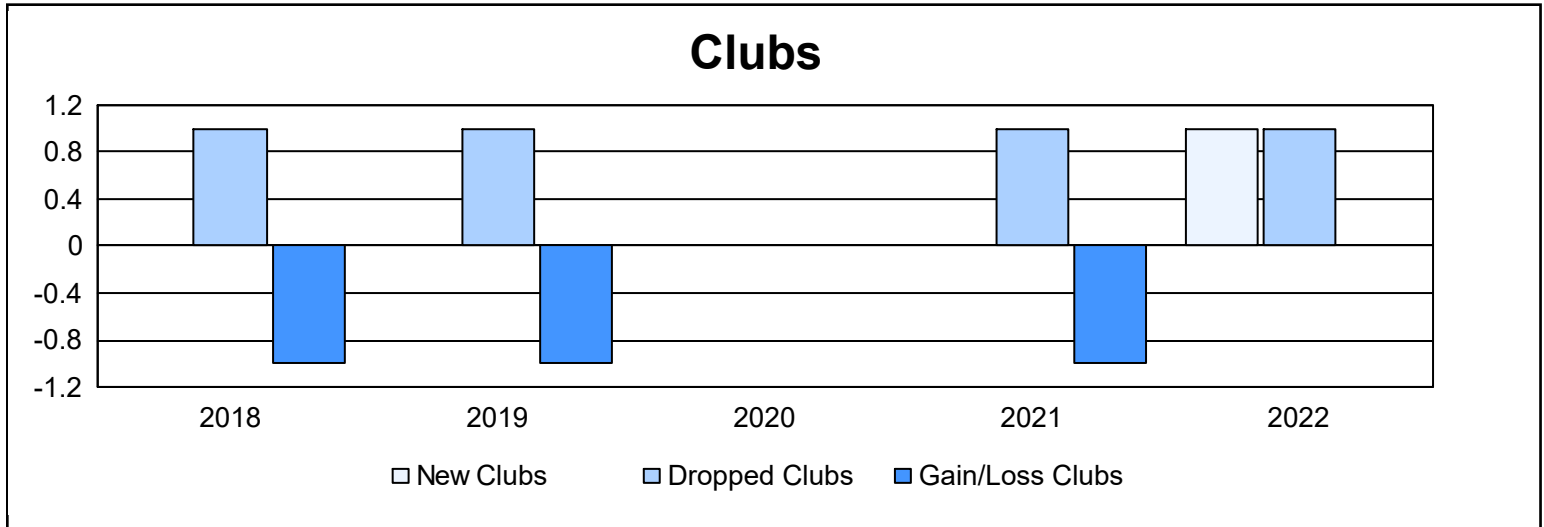

Year	New Clubs	Dropped Clubs	Gain/ Loss Clubs	New Members	Charter Members	Reinstate Members	Transfer Members	Total Member Added	Total Members Dropped	Gain/ Loss Members
2017-2018	0	1	-1	100	0	1	22	123	171	-48
2018-2019	0	1	-1	105	2	2	3	112	114	-2
2019-2020	0	0	0	87	0	0	9	96	138	-42
2020-2021	0	1	-1	43	1	0	9	53	90	-37
2021-2022	1	1	0	92	29	0	7	128	119	9
<b>Average</b>	<b>0</b>	<b>1</b>	<b>-1</b>	<b>85</b>	<b>6</b>	<b>1</b>	<b>10</b>	<b>102</b>	<b>126</b>	<b>-24</b>

### Membership Composition June 2022 Cumulative