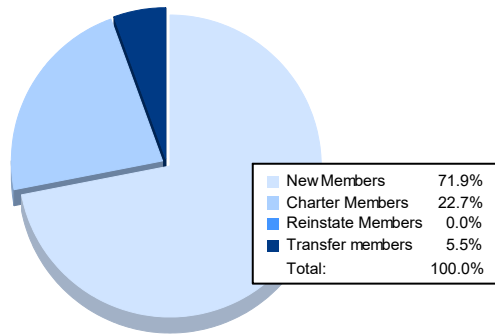

Year	New Clubs	Dropped Clubs	Gain/ Loss Clubs	New Members	Charter Members	Reinstate Members	Transfer Members	Total Member Added	Total Members Dropped	Gain/ Loss Members
2017-2018	0	1	-1	100	0	1	22	123	171	-48
2018-2019	0	1	-1	105	2	2	3	112	114	-2
2019-2020	0	0	0	87	0	0	9	96	138	-42
2020-2021	0	1	-1	43	1	0	9	53	90	-37
2021-2022	1	1	0	92	29	0	7	128	119	9
<b>Average</b>	<b>0</b>	<b>1</b>	<b>-1</b>	<b>85</b>	<b>6</b>	<b>1</b>	<b>10</b>	<b>102</b>	<b>126</b>	<b>-24</b>

### Membership Composition June 2022 Cumulative