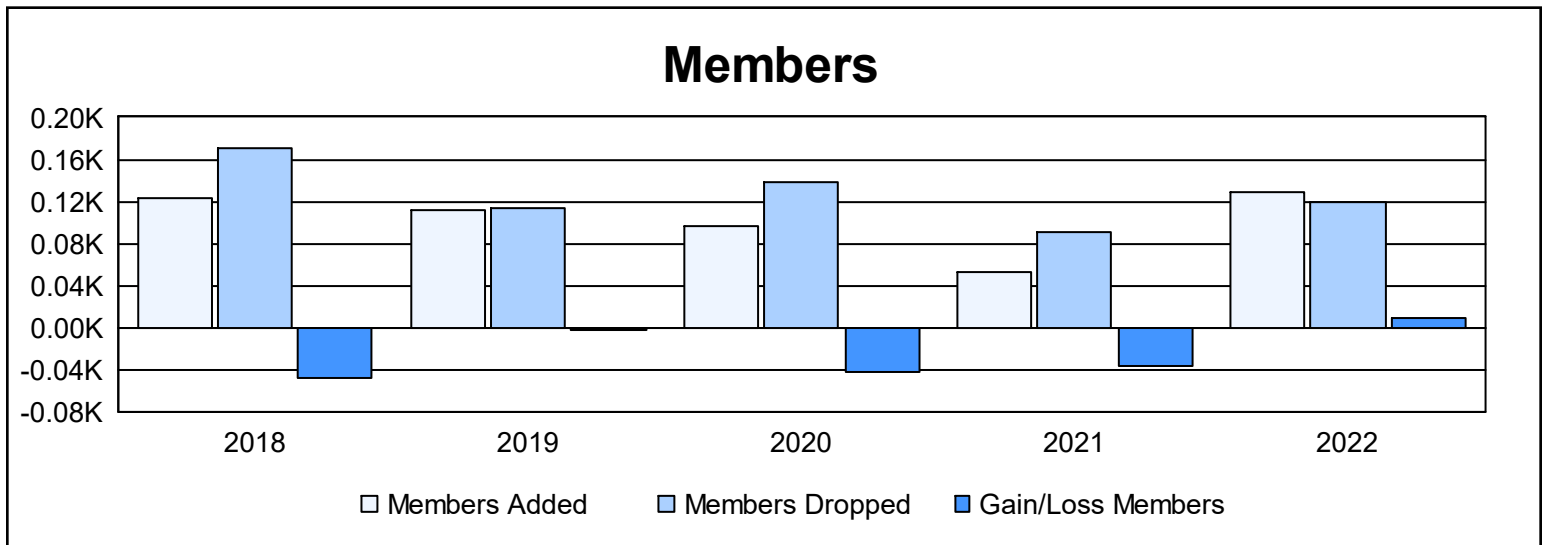

Year	New Clubs	Dropped Clubs	Gain/ Loss Clubs	New Members	Charter Members	Reinstate Members	Transfer Members	Total Member Added	Total Members Dropped	Gain/ Loss Members
2017-2018	0	1	-1	100	0	1	22	123	171	-48
2018-2019	0	1	-1	105	2	2	3	112	114	-2
2019-2020	0	0	0	87	0	0	9	96	138	-42
2020-2021	0	1	-1	43	1	0	9	53	90	-37
2021-2022	1	1	0	92	29	0	7	128	119	9
<b>Average</b>	<b>0</b>	<b>1</b>	<b>-1</b>	<b>85</b>	<b>6</b>	<b>1</b>	<b>10</b>	<b>102</b>	<b>126</b>	<b>-24</b>

### Membership Composition June 2022 Cumulative